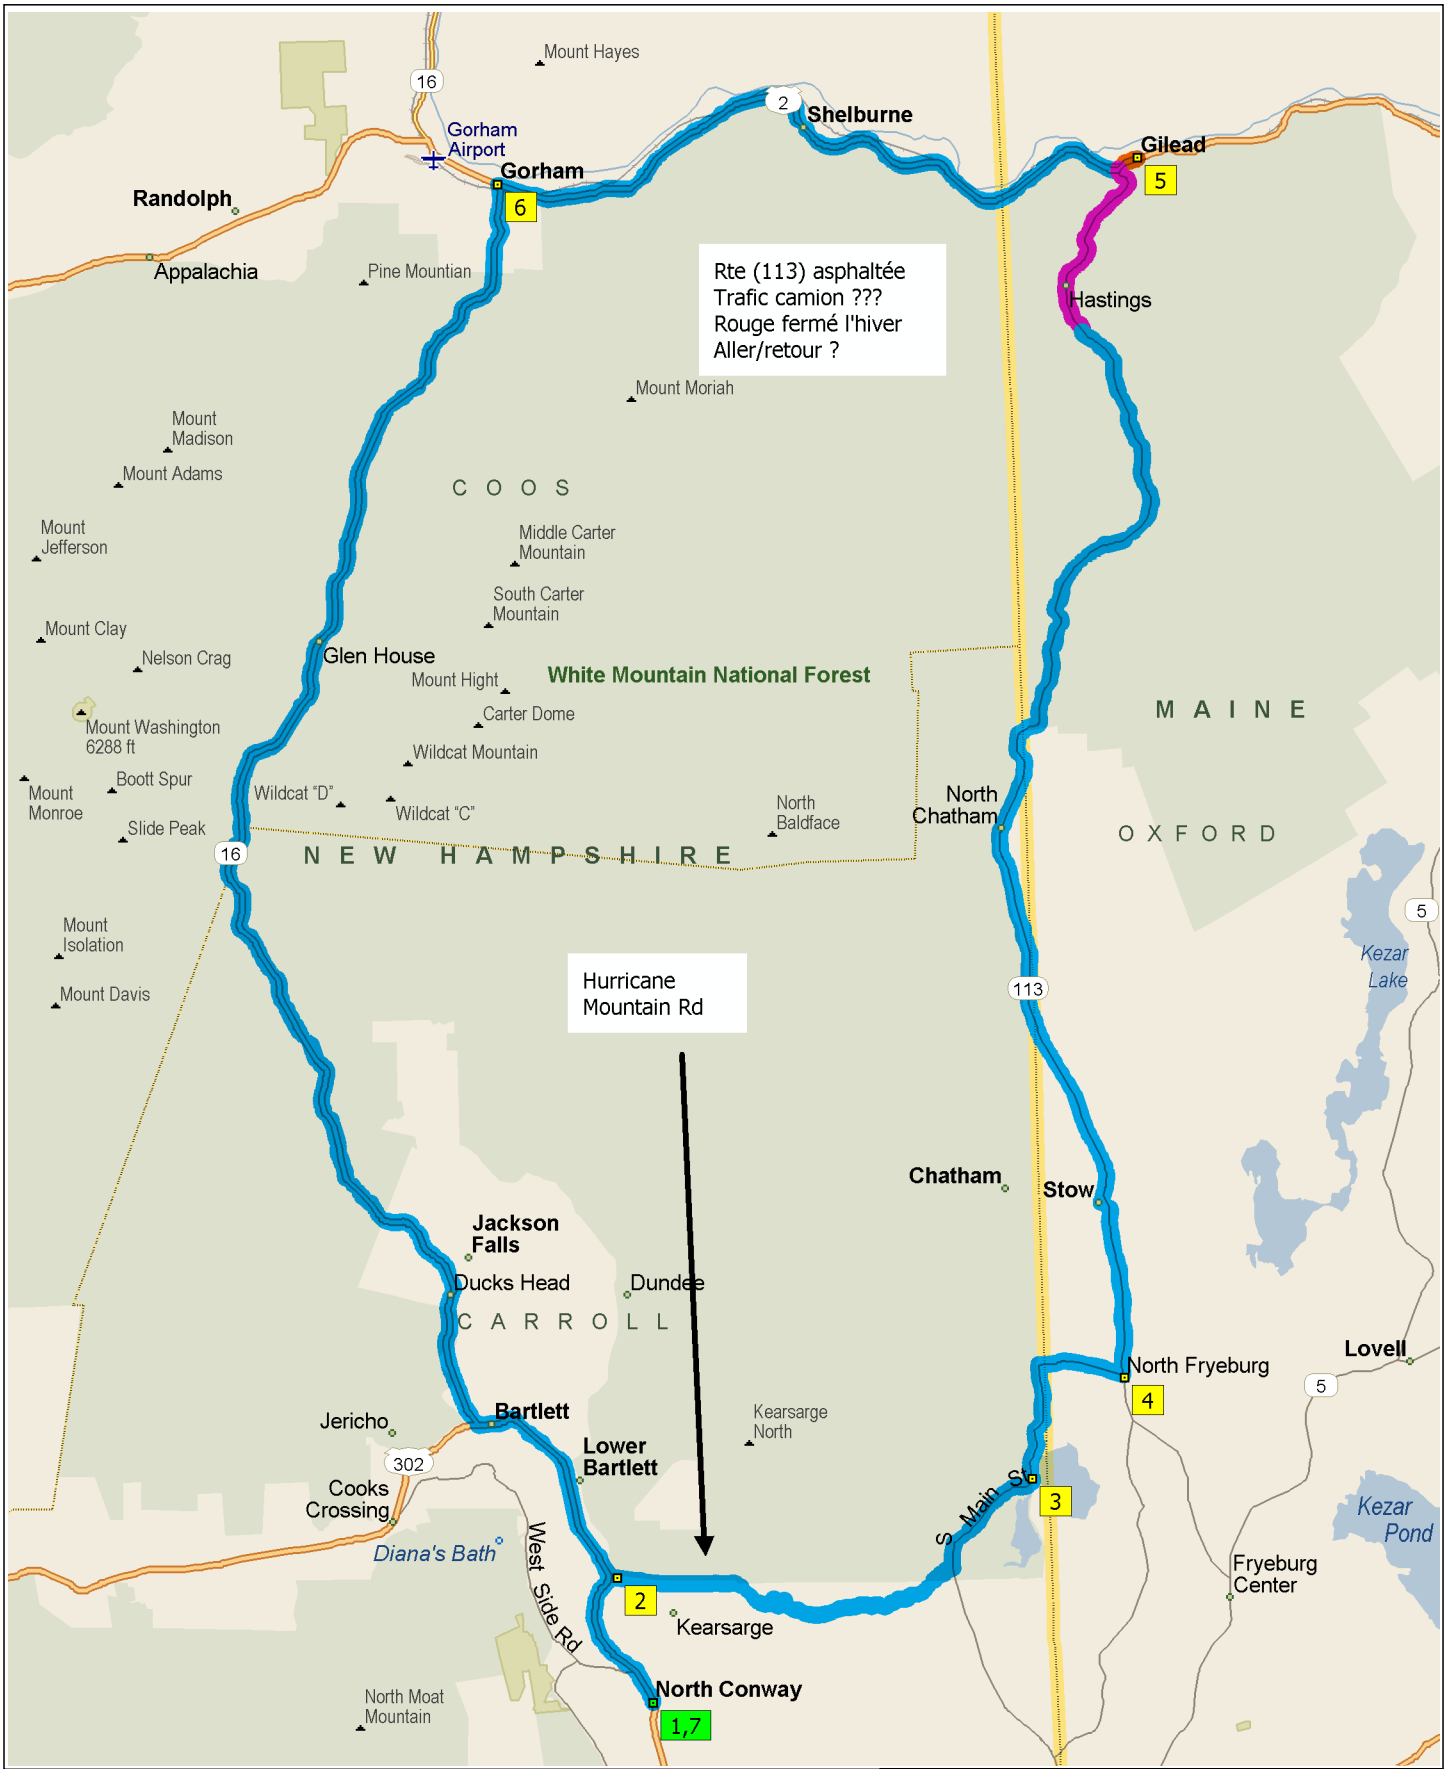

08 North Conway-Hastings 121km

Copyright © and (P) 1988–2009 Microsoft Corporation and/or its suppliers. All rights reserved. <http://www.microsoft.com/streets/>
 Certain mapping and direction data © 2009 NAVTEQ. All rights reserved. The Data for areas of Canada includes information taken with permission from Canadian authorities, including: © Her Majesty the Queen in Right of Canada, © Queen's Printer for Ontario. NAVTEQ and NAVTEQ ON BOARD are trademarks of NAVTEQ. © 2009 Tele Atlas North America, Inc. All rights reserved. Tele Atlas and Tele Atlas North America are trademarks of Tele Atlas, Inc. © 2009 by Applied Geographic Systems. All rights reserved.